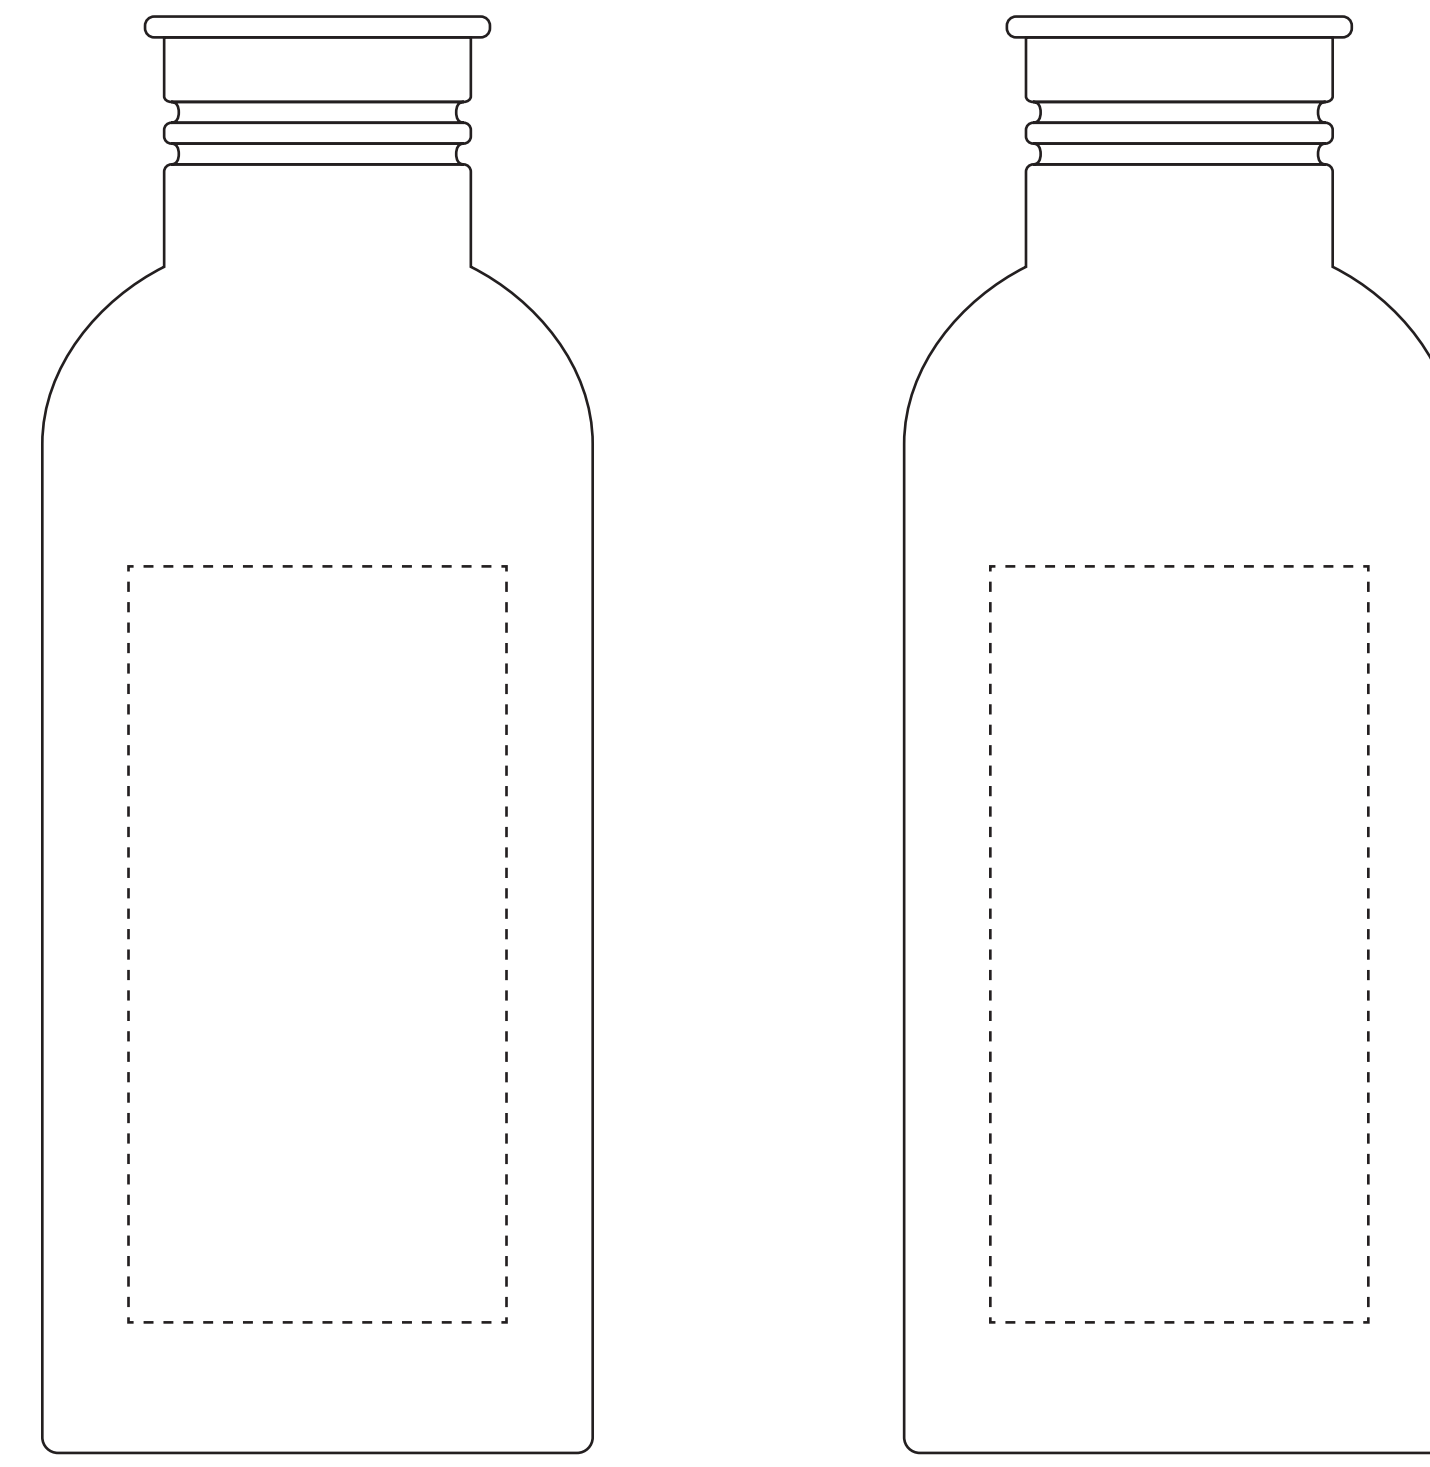

MS9450

500ML SINGLE WALL BOTTLE

Material: Stainless steel
Item size: (Ø)7,28 x (h)19 cm (excl. Lid)
Technique: Silkscreen
Full Colour Round Print

SCALE 1:1

CARABINER - STANDARD COLOURS

	BLACK		RED
	SILVER		ORANGE
	BLUE		PINK
	SKY BLUE		GREEN
	PURPLE		

FRONT

BACK