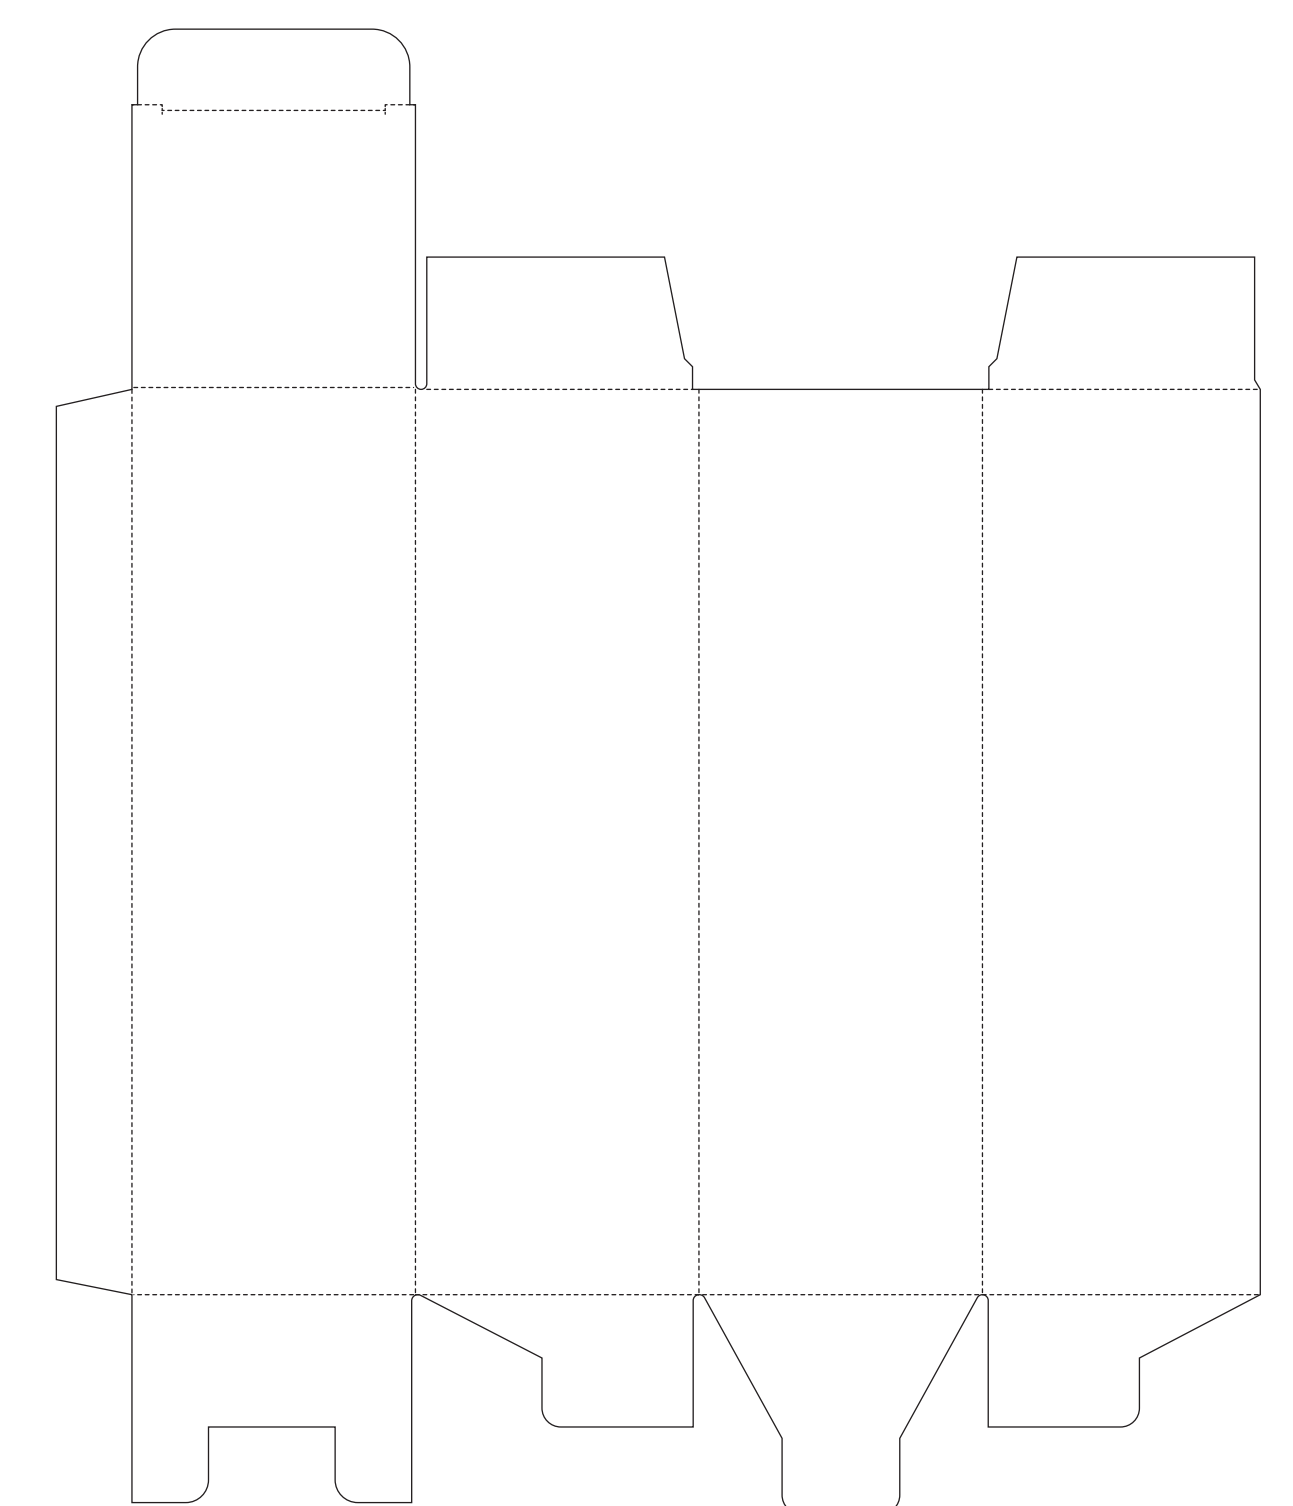

LEGEND:

..... SAFE PRINT AREA (SILKSCREEN)

OPTIONAL BOX
240 x 75 x 75 mm
SCALE (1:2)