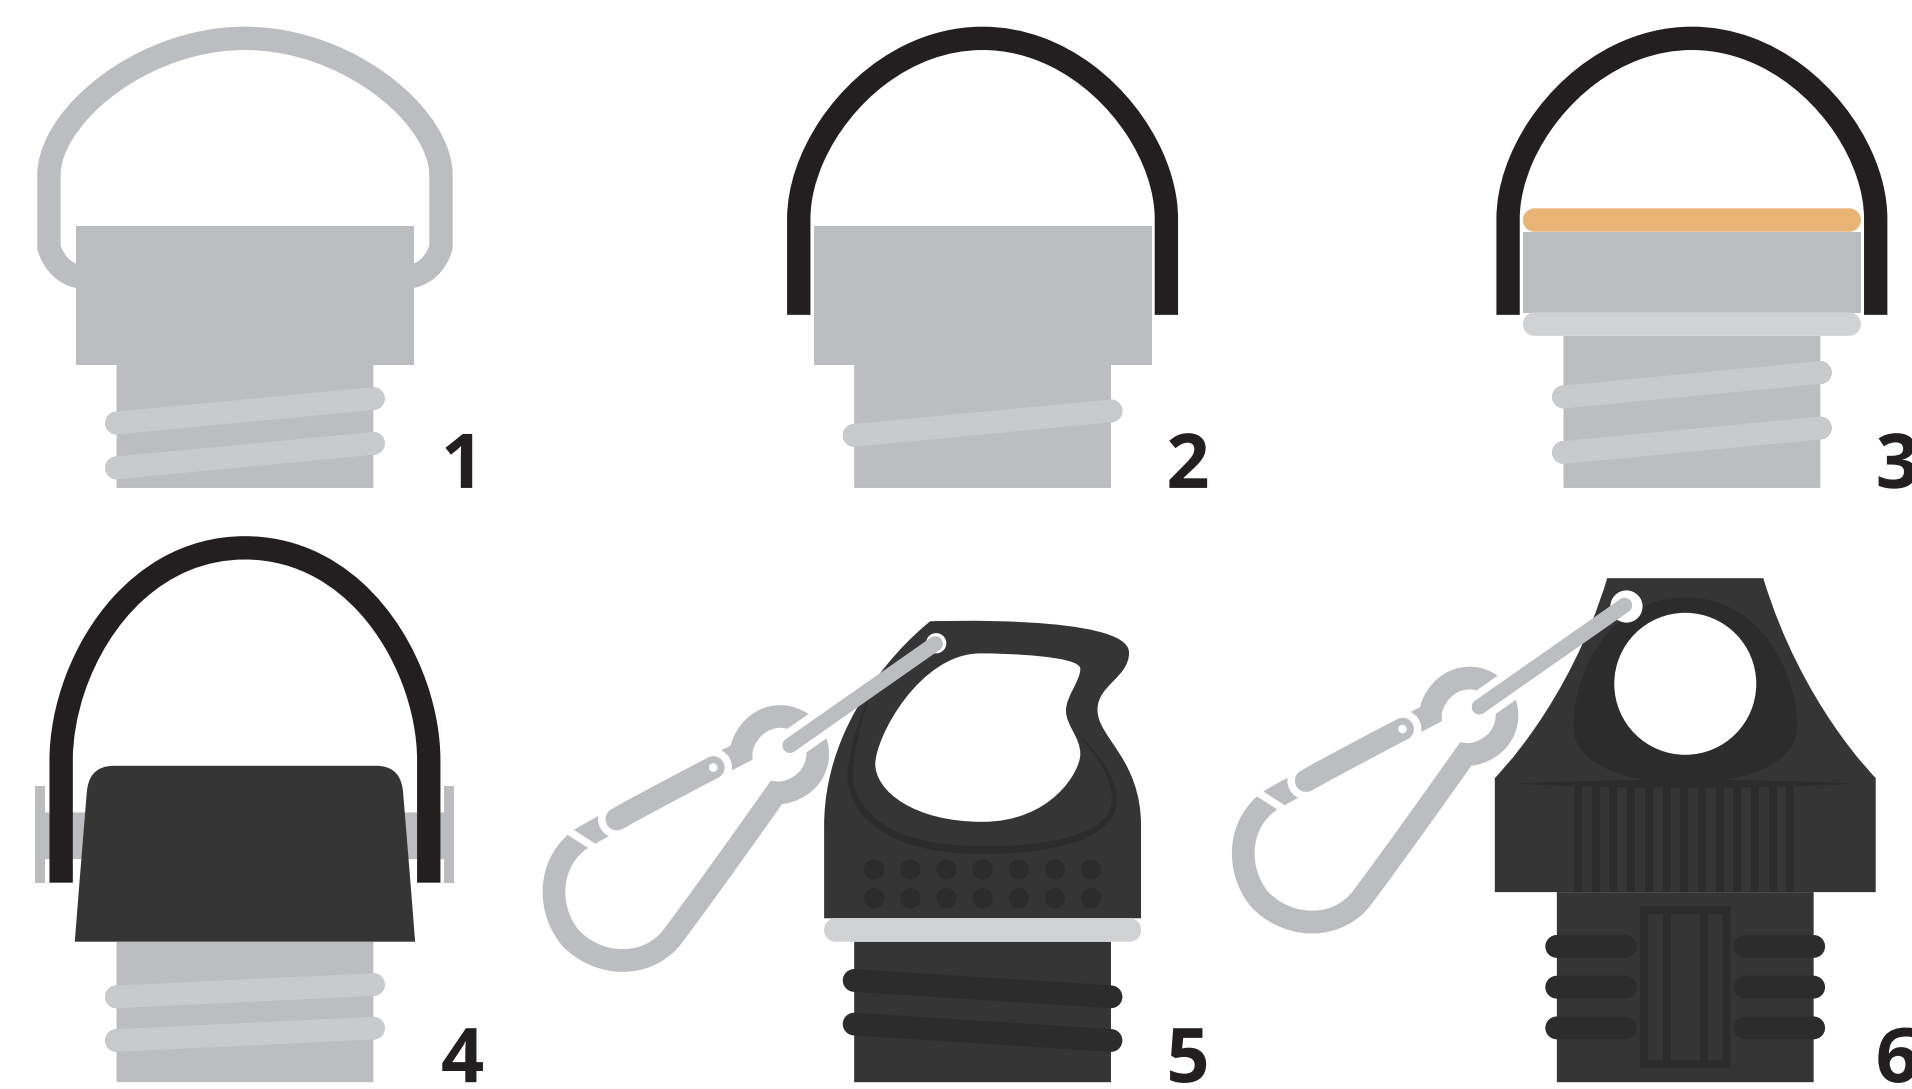

### CARABINER - STANDARD COLOURS

	BLACK		RED
	SILVER		ORANGE
	BLUE		PINK
	SKY BLUE		GREEN
	PURPLE		

FRONT

BACK

PRINTING AREA (ROUND PRINT)

STANDARD LIDS

LEGEND:

..... SAFE PRINT AREA (SILKSCREEN)