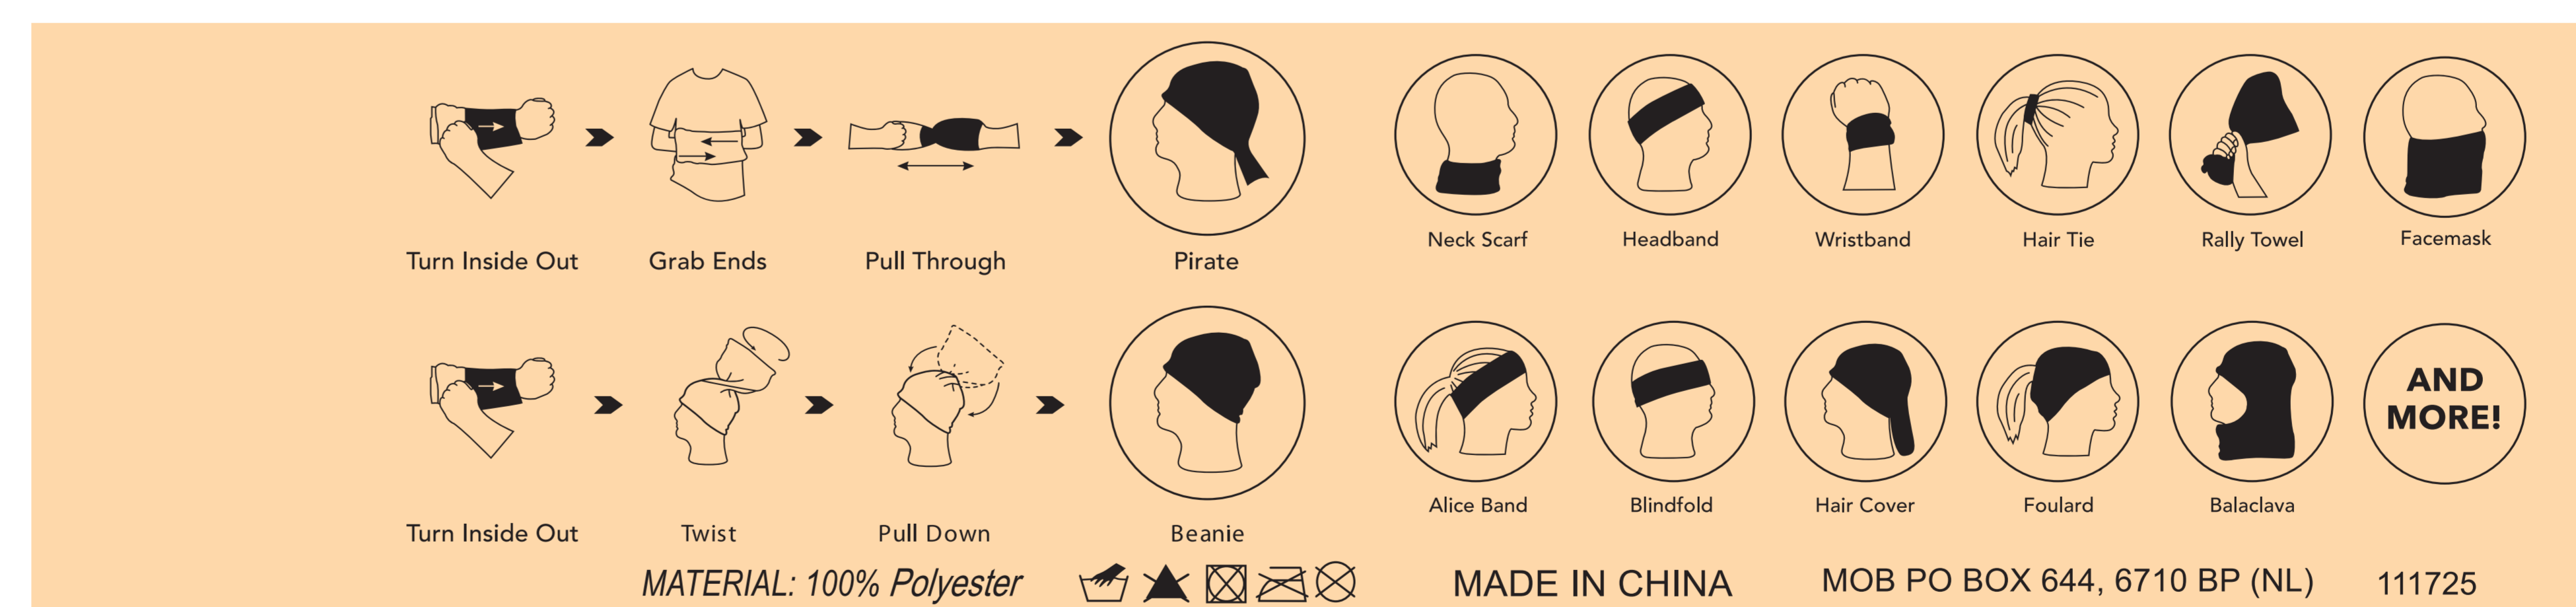

ML3403

COOLMAX MULTI SCARF

Fabric: Coolmax Pro fiber
Item size: 50 x 25 cm
Technique: Sublimation

SCALE 1:1

COOLMAX - STANDARD COLOUR

FRONT

BACK

EXTRA COST - PAPER WRAPPING „B” (SCALE 4:1)

LEGEND:

- BLEED AREA
- FINISHED COMPONENT
- SAFE PRINT AREA