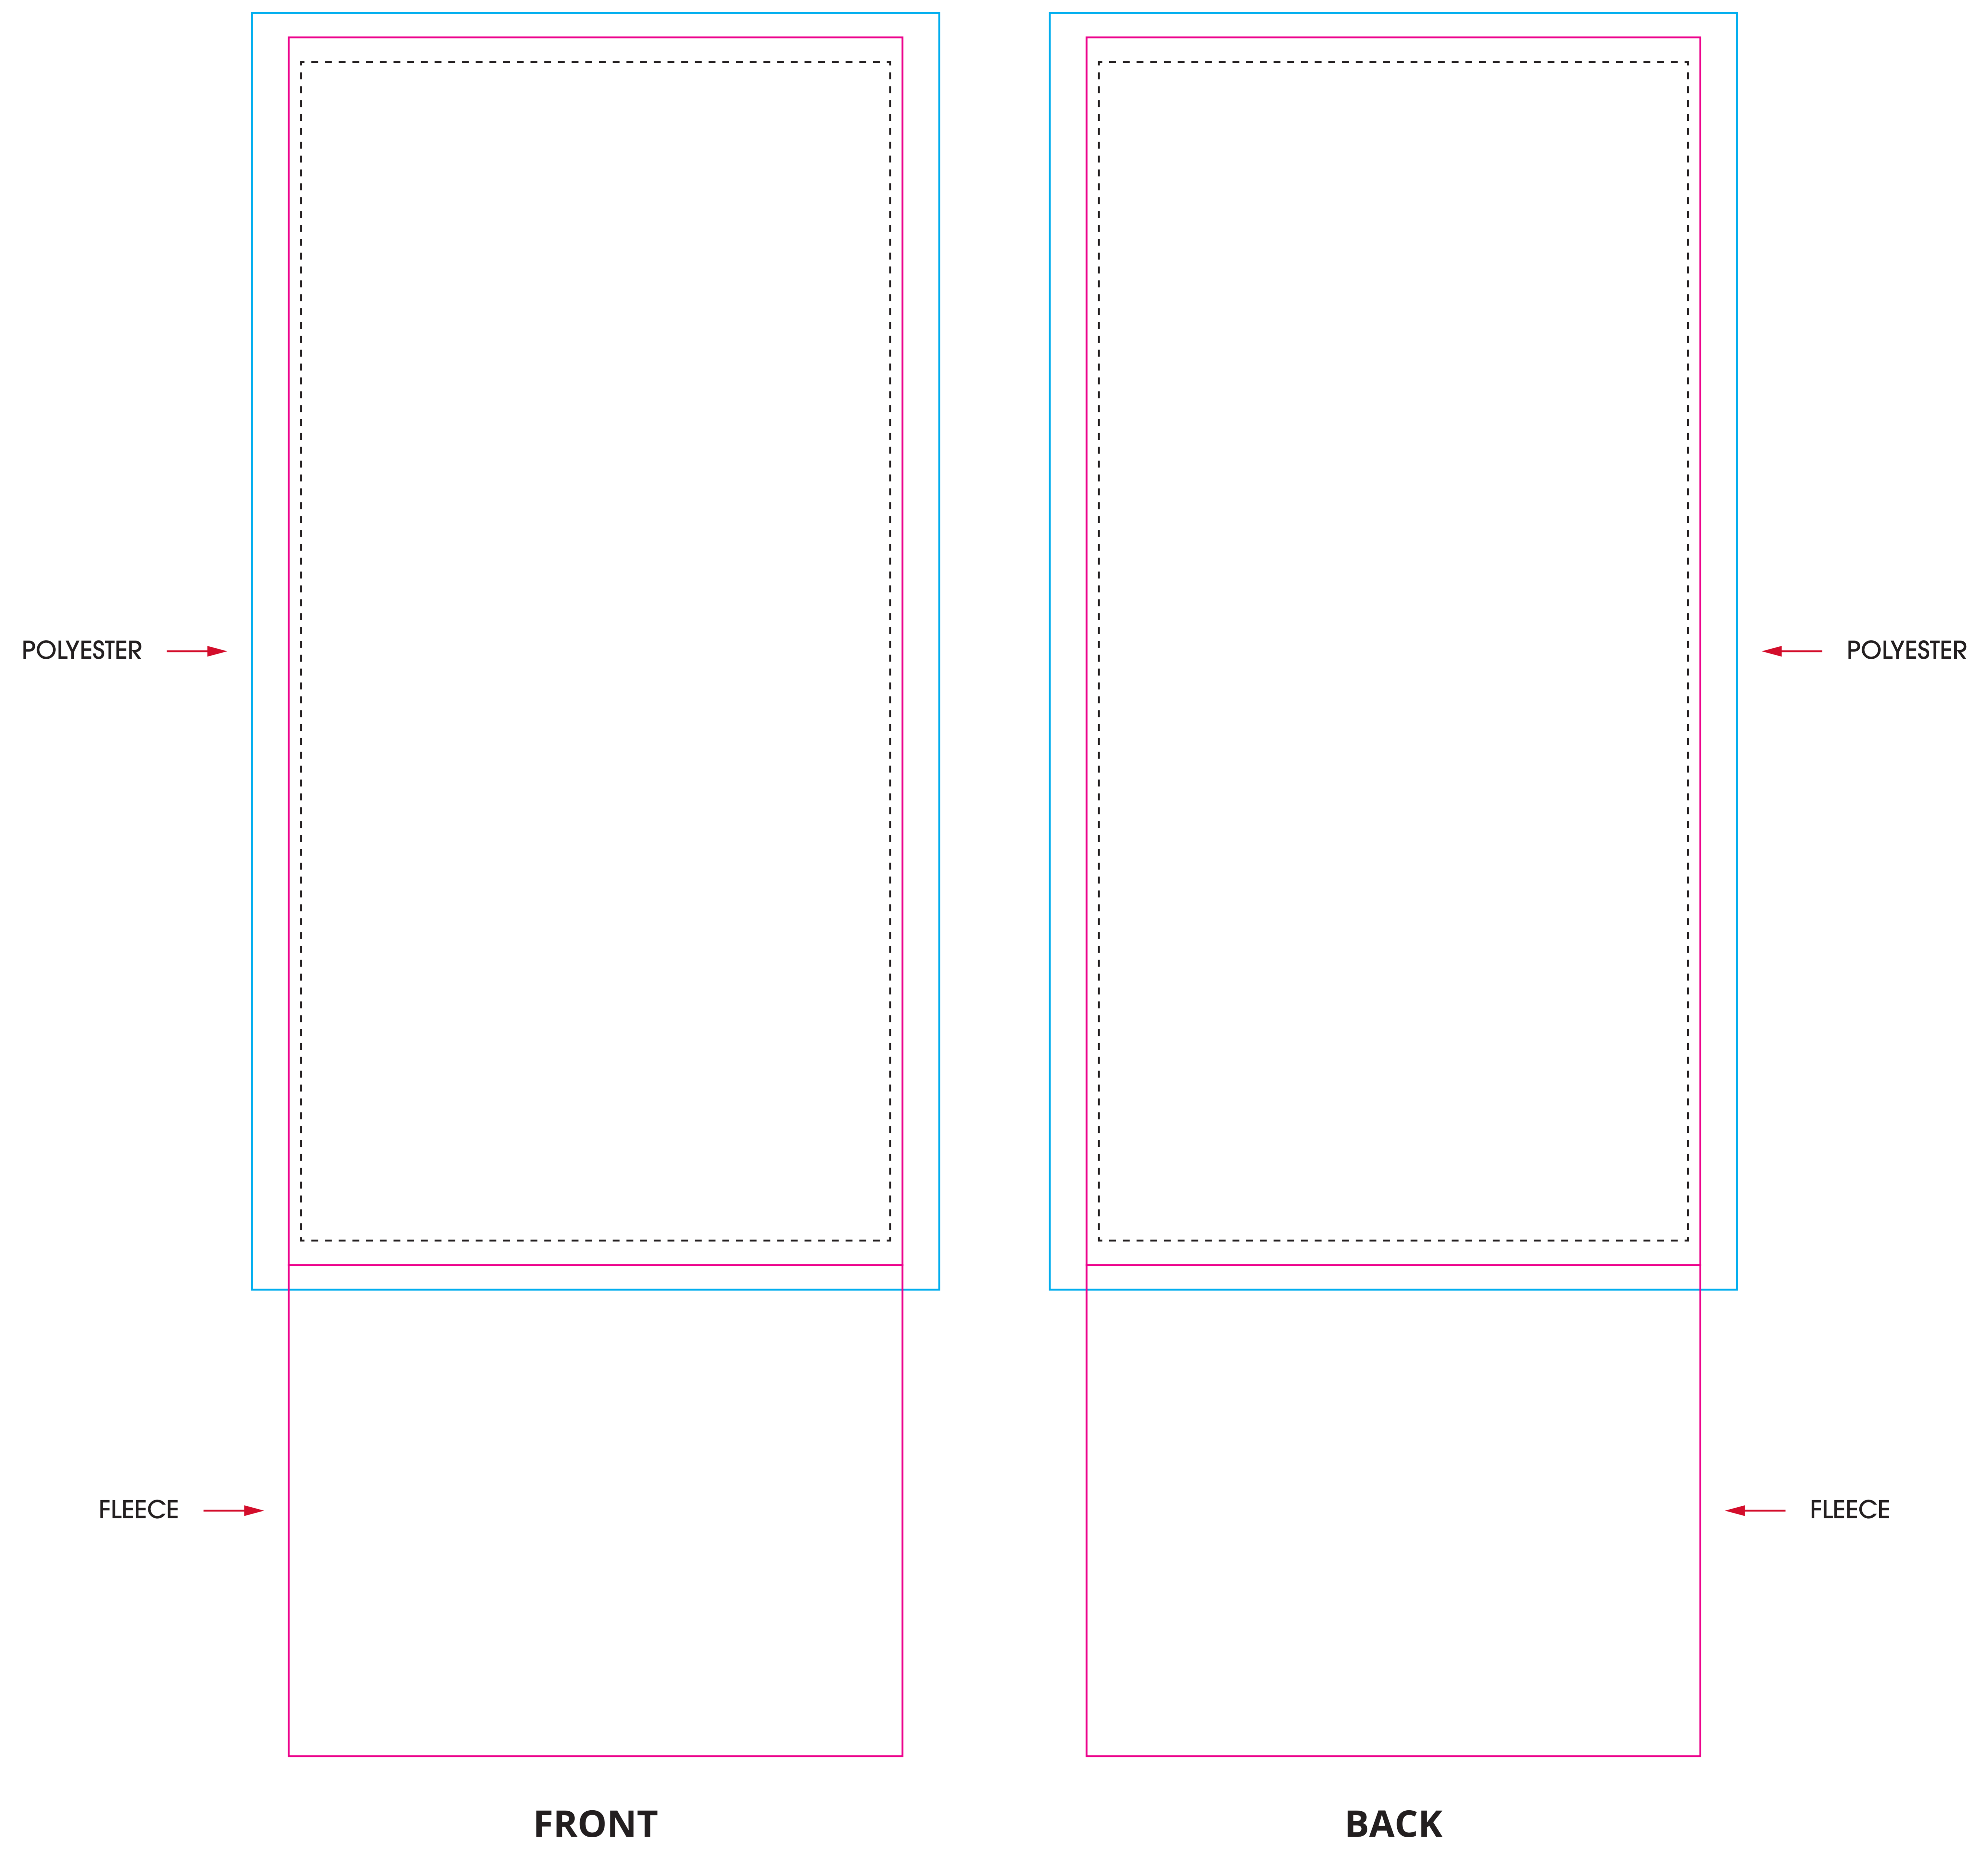

## MULTISCARF WITH POLAR FLEECE

Multiscarf with polar fleece attached in standard colours.

Fleece polar grammage: 140gsm, 180gsm  
Size: 50 x 25 cm + 25 x 20 cm

SCALE 1:1

### POLYESTER - STANDARD COLOUR

WHITE

### FLEECE - STANDARD COLOURS

WHITE	374 C
BLACK	305 C
200 C	4685 C
512 C	659 C
291 C	4755 C
109 C	470 C
210 C	430 C
732 C	426 C
286 C	187 C
7617 C	PROCESS YELLOW C
468 C	195 C
021 C	7462 C
429 C	420 C
533 C	2726 C
706 C	2716 C
219 C	356 C
446 C	7459 C
7505 C	7407 C
636 C	376 C
171 C	

- BLEEDING
- FINAL COMPONENT SIZE
- - - SAFE PRINT AREA