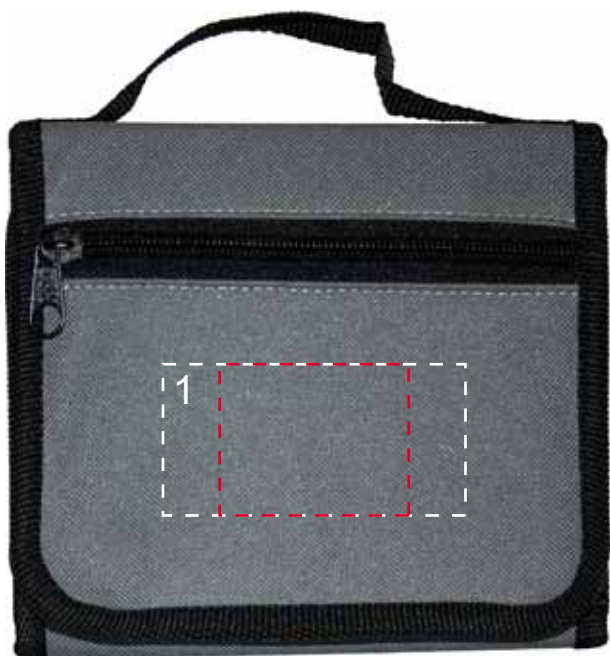

MO7194

50%

Position

Print size (mm)

Print code (no of colors)

1: Front pocket

50x40/80x40

S2(1), T1(8), TD(4)/B