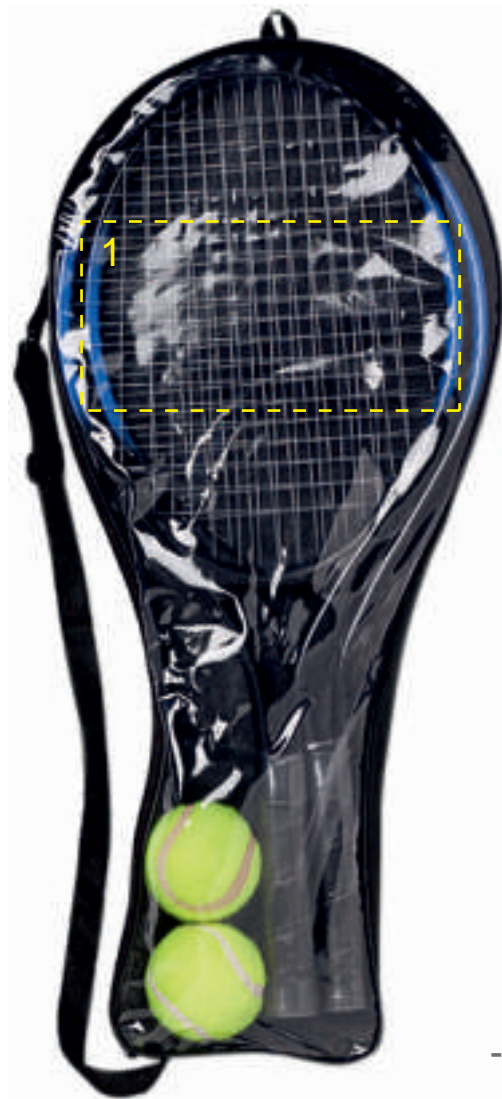

MO8491

25%

Position

Print size (mm)

Print code (no of colors)

1: Front sleeve

200x100

S2(1) /D

-04