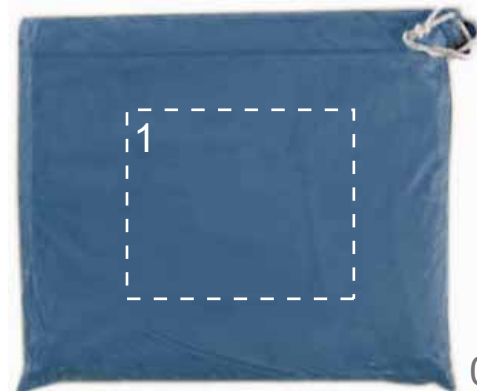

IT0971

25%

Position

Print size (mm)

Print code (no of colors)

1: Front bag

100x120

S3(1)/B

04

05

08